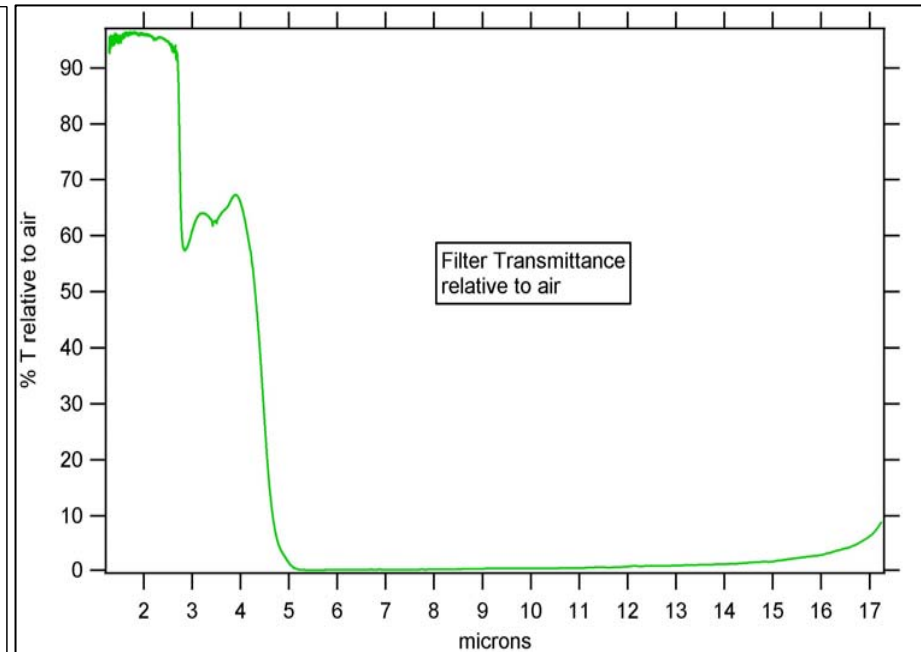

# APEX™ Glass Optical Transmission

Glass thickness = 0.5mm

Average visible transmittance: 92.1%