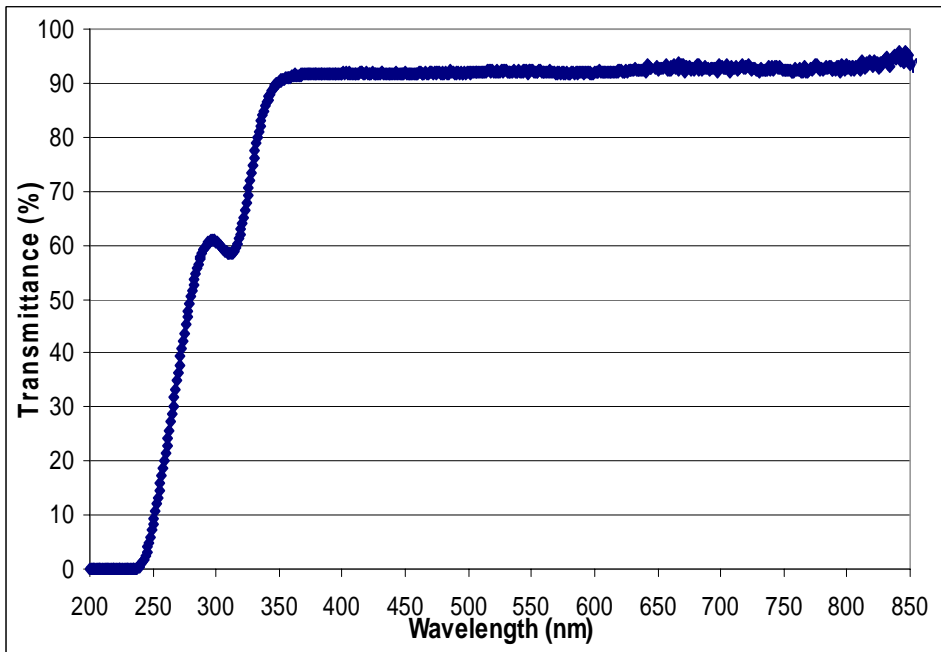

# APEX™ Glass Optical Transmission

Glass thickness = 0.5mm

Average visible transmittance: 92.1%